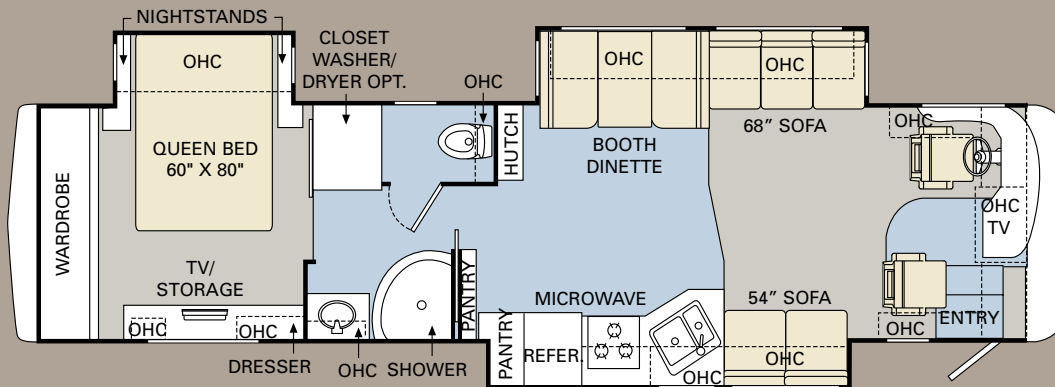

38PBD

39PBT

ALL ROADS LEAD TO WWW.MONACOCOACH.COM.

Wherever the road takes you, you're never more than a click away from your friends at Monaco. Just go to www.monacocoach.com for all the latest product news, club dates and destinations, a dealer locator function, and factory tour information. You can also e-mail us directly through the site at any time.