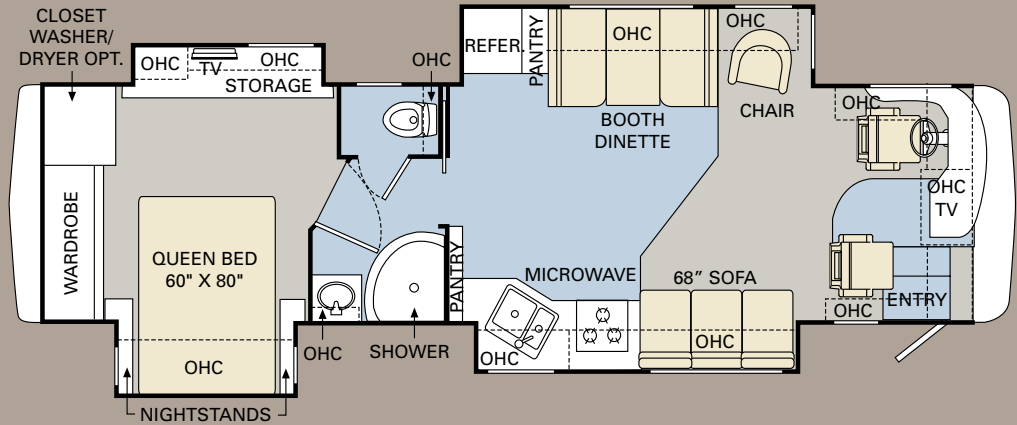

VINTAGE MASTERS

- Carpet A
- Dinette B
- Sofa C
- Bedsread D

A	B	C	D

35SBD

37PDQ

■ TILE ■ CARPET

Ready to choose? The Cayman XL is available in four large, livable floorplans from 35 to 39 feet. This year, you can choose from double, triple or quad slide-outs for the ultimate in spaciousness.