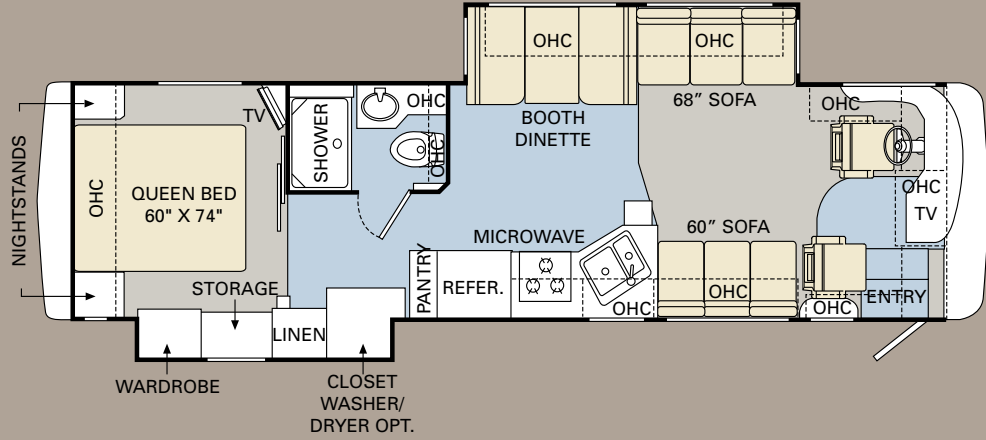

VINTAGE MASTERS

- Carpet A
- Dinette B
- Sofa C
- Bedsread D

A	B	C	D

35SBD

37PDQ

■ TILE ■ CARPET

Ready to choose? The Cayman XL is available in four large, livable floorplans from 35 to 39 feet. This year, you can choose from double, triple or quad slide-outs for the ultimate in spaciousness.