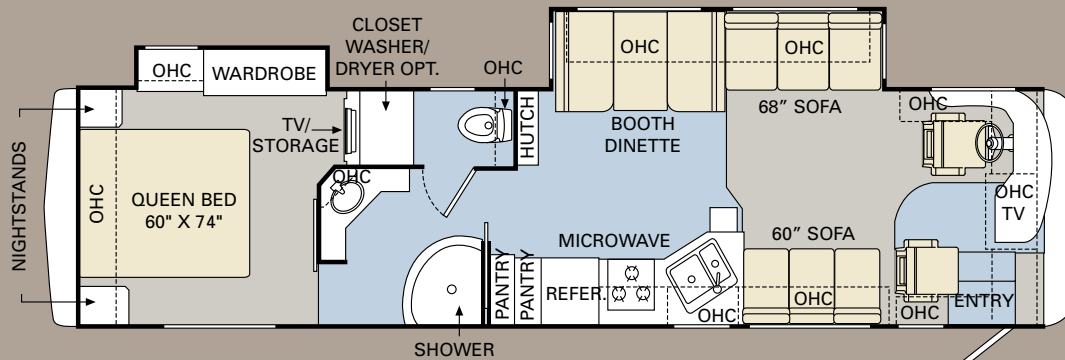

VINTAGE MASTERS

- Carpet A
- Dinette B
- Sofa C
- Bedsread D

A	B	C	D

35SBD

37PDQ

■ TILE ■ CARPET

Ready to choose? The Cayman XL is available in four large, livable floorplans from 35 to 39 feet. This year, you can choose from double, triple or quad slide-outs for the ultimate in spaciousness.