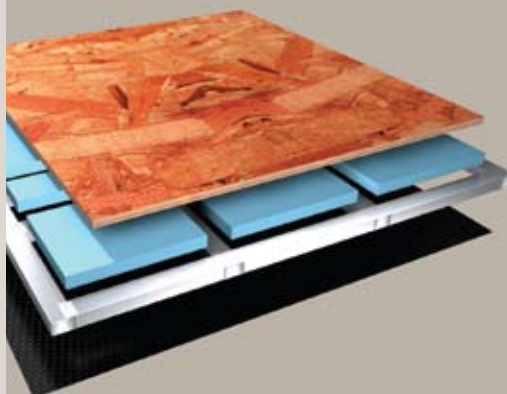

4-LAYER FLOOR CONSTRUCTION:

(top to bottom)

- Structurwood™
- Blue foam insulation
- 1-1/2" aluminum tube
- Three-ply poly underbelly