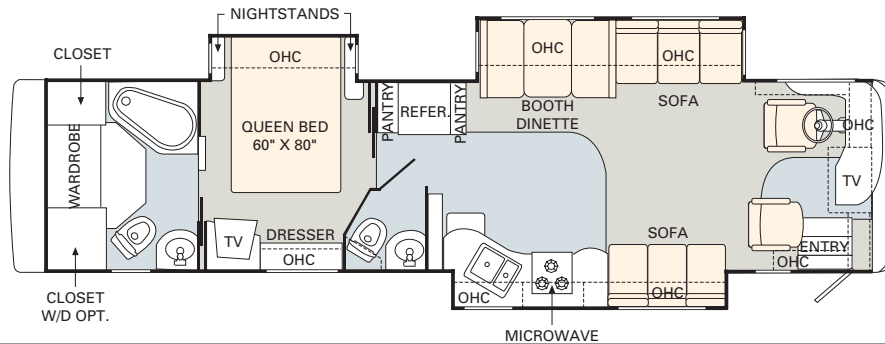

38PDO

40PLO

40DST