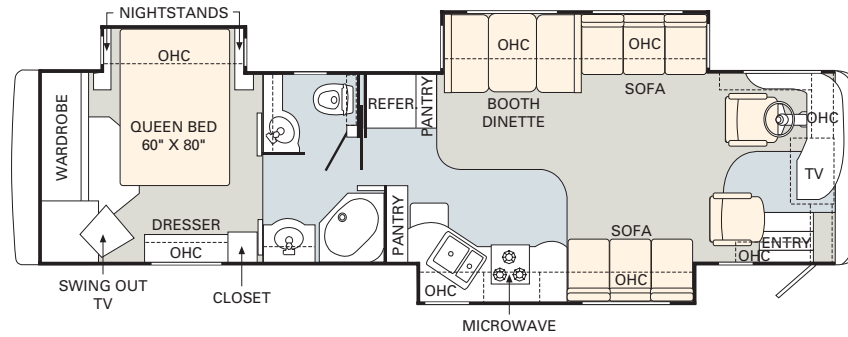

No other manufacturer gives you as many innovative floorplan choices as Monaco. The 2005 Knight offers double, triple and quad slide-out models in lengths that range from 34' to 40'.

Find all the latest product news and updates online: monacocoach.com

34SBD

36PDD

36PRT

37PBD

38PST

38PDO

40DST

40PLO