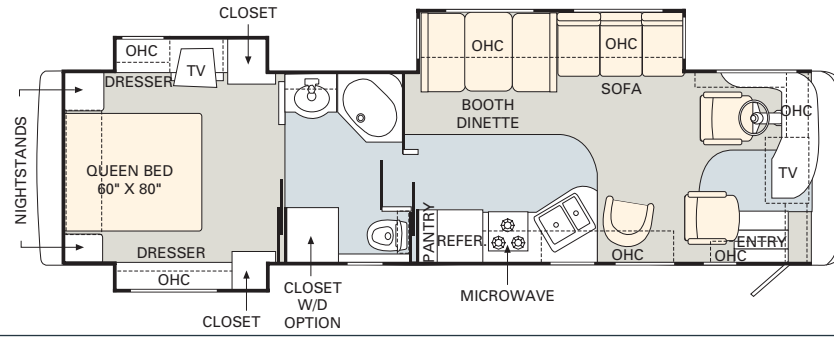

36PDD

36PRT

37PBD