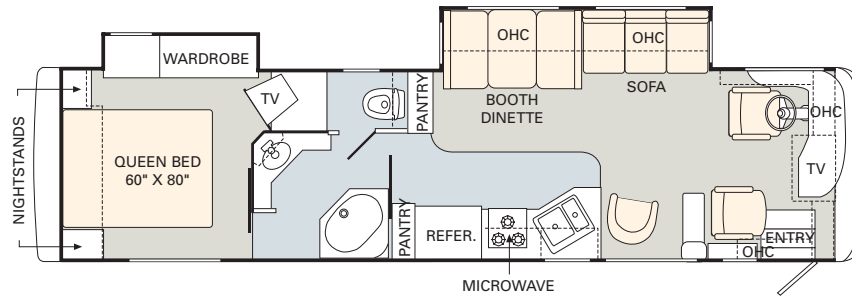

No other manufacturer gives you as many innovative floorplan choices as Monaco. The 2005 Knight offers double, triple and quad slide-out models in lengths that range from 34' to 40'.

Find all the latest product news and updates online: monacocoach.com

37PBD