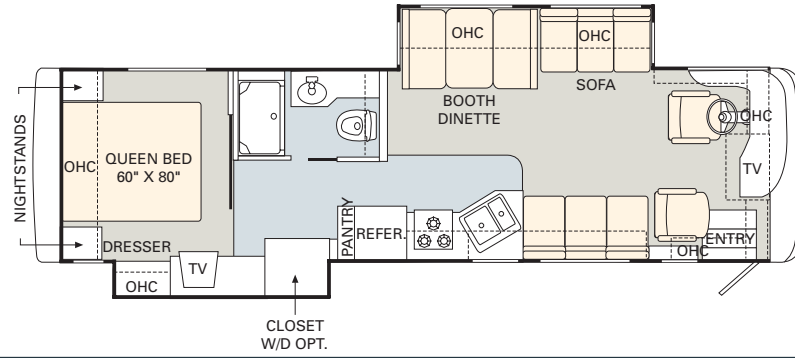

Find all the latest product news and updates online: monacocoach.com

34SBD

36PDD