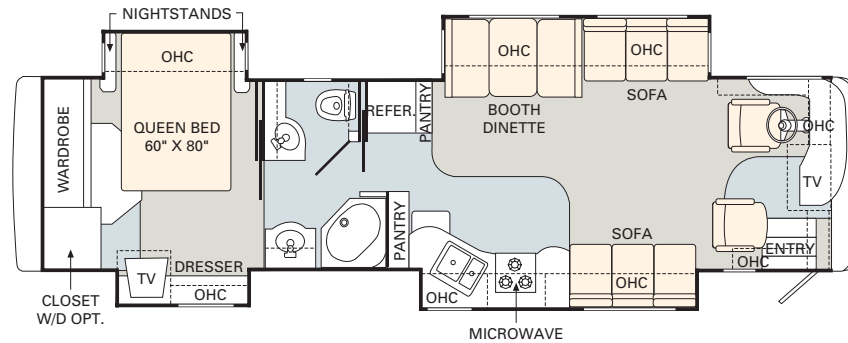

38PST

40DST

38PDO