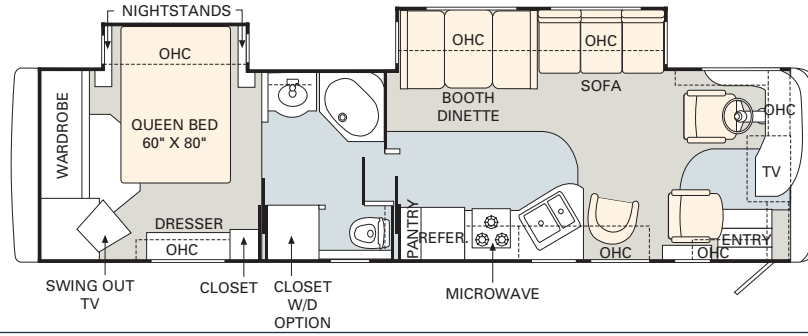

34SBD

36PDD

36PRT