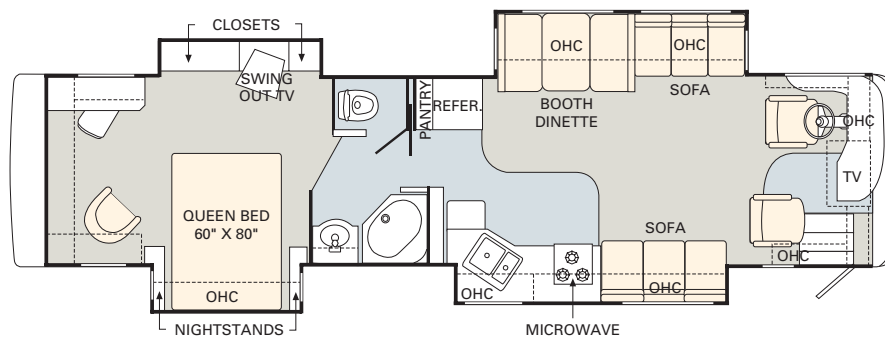

No other manufacturer gives you as many innovative floorplan choices as Monaco. The 2005 Knight offers double, triple and quad slide-out models in lengths that range from 34' to 40'.

Find all the latest product news and updates online: monacocoach.com

34SBD

36PDD

36PRT

37PBD

38PST

38PDO

40DST

40PLO